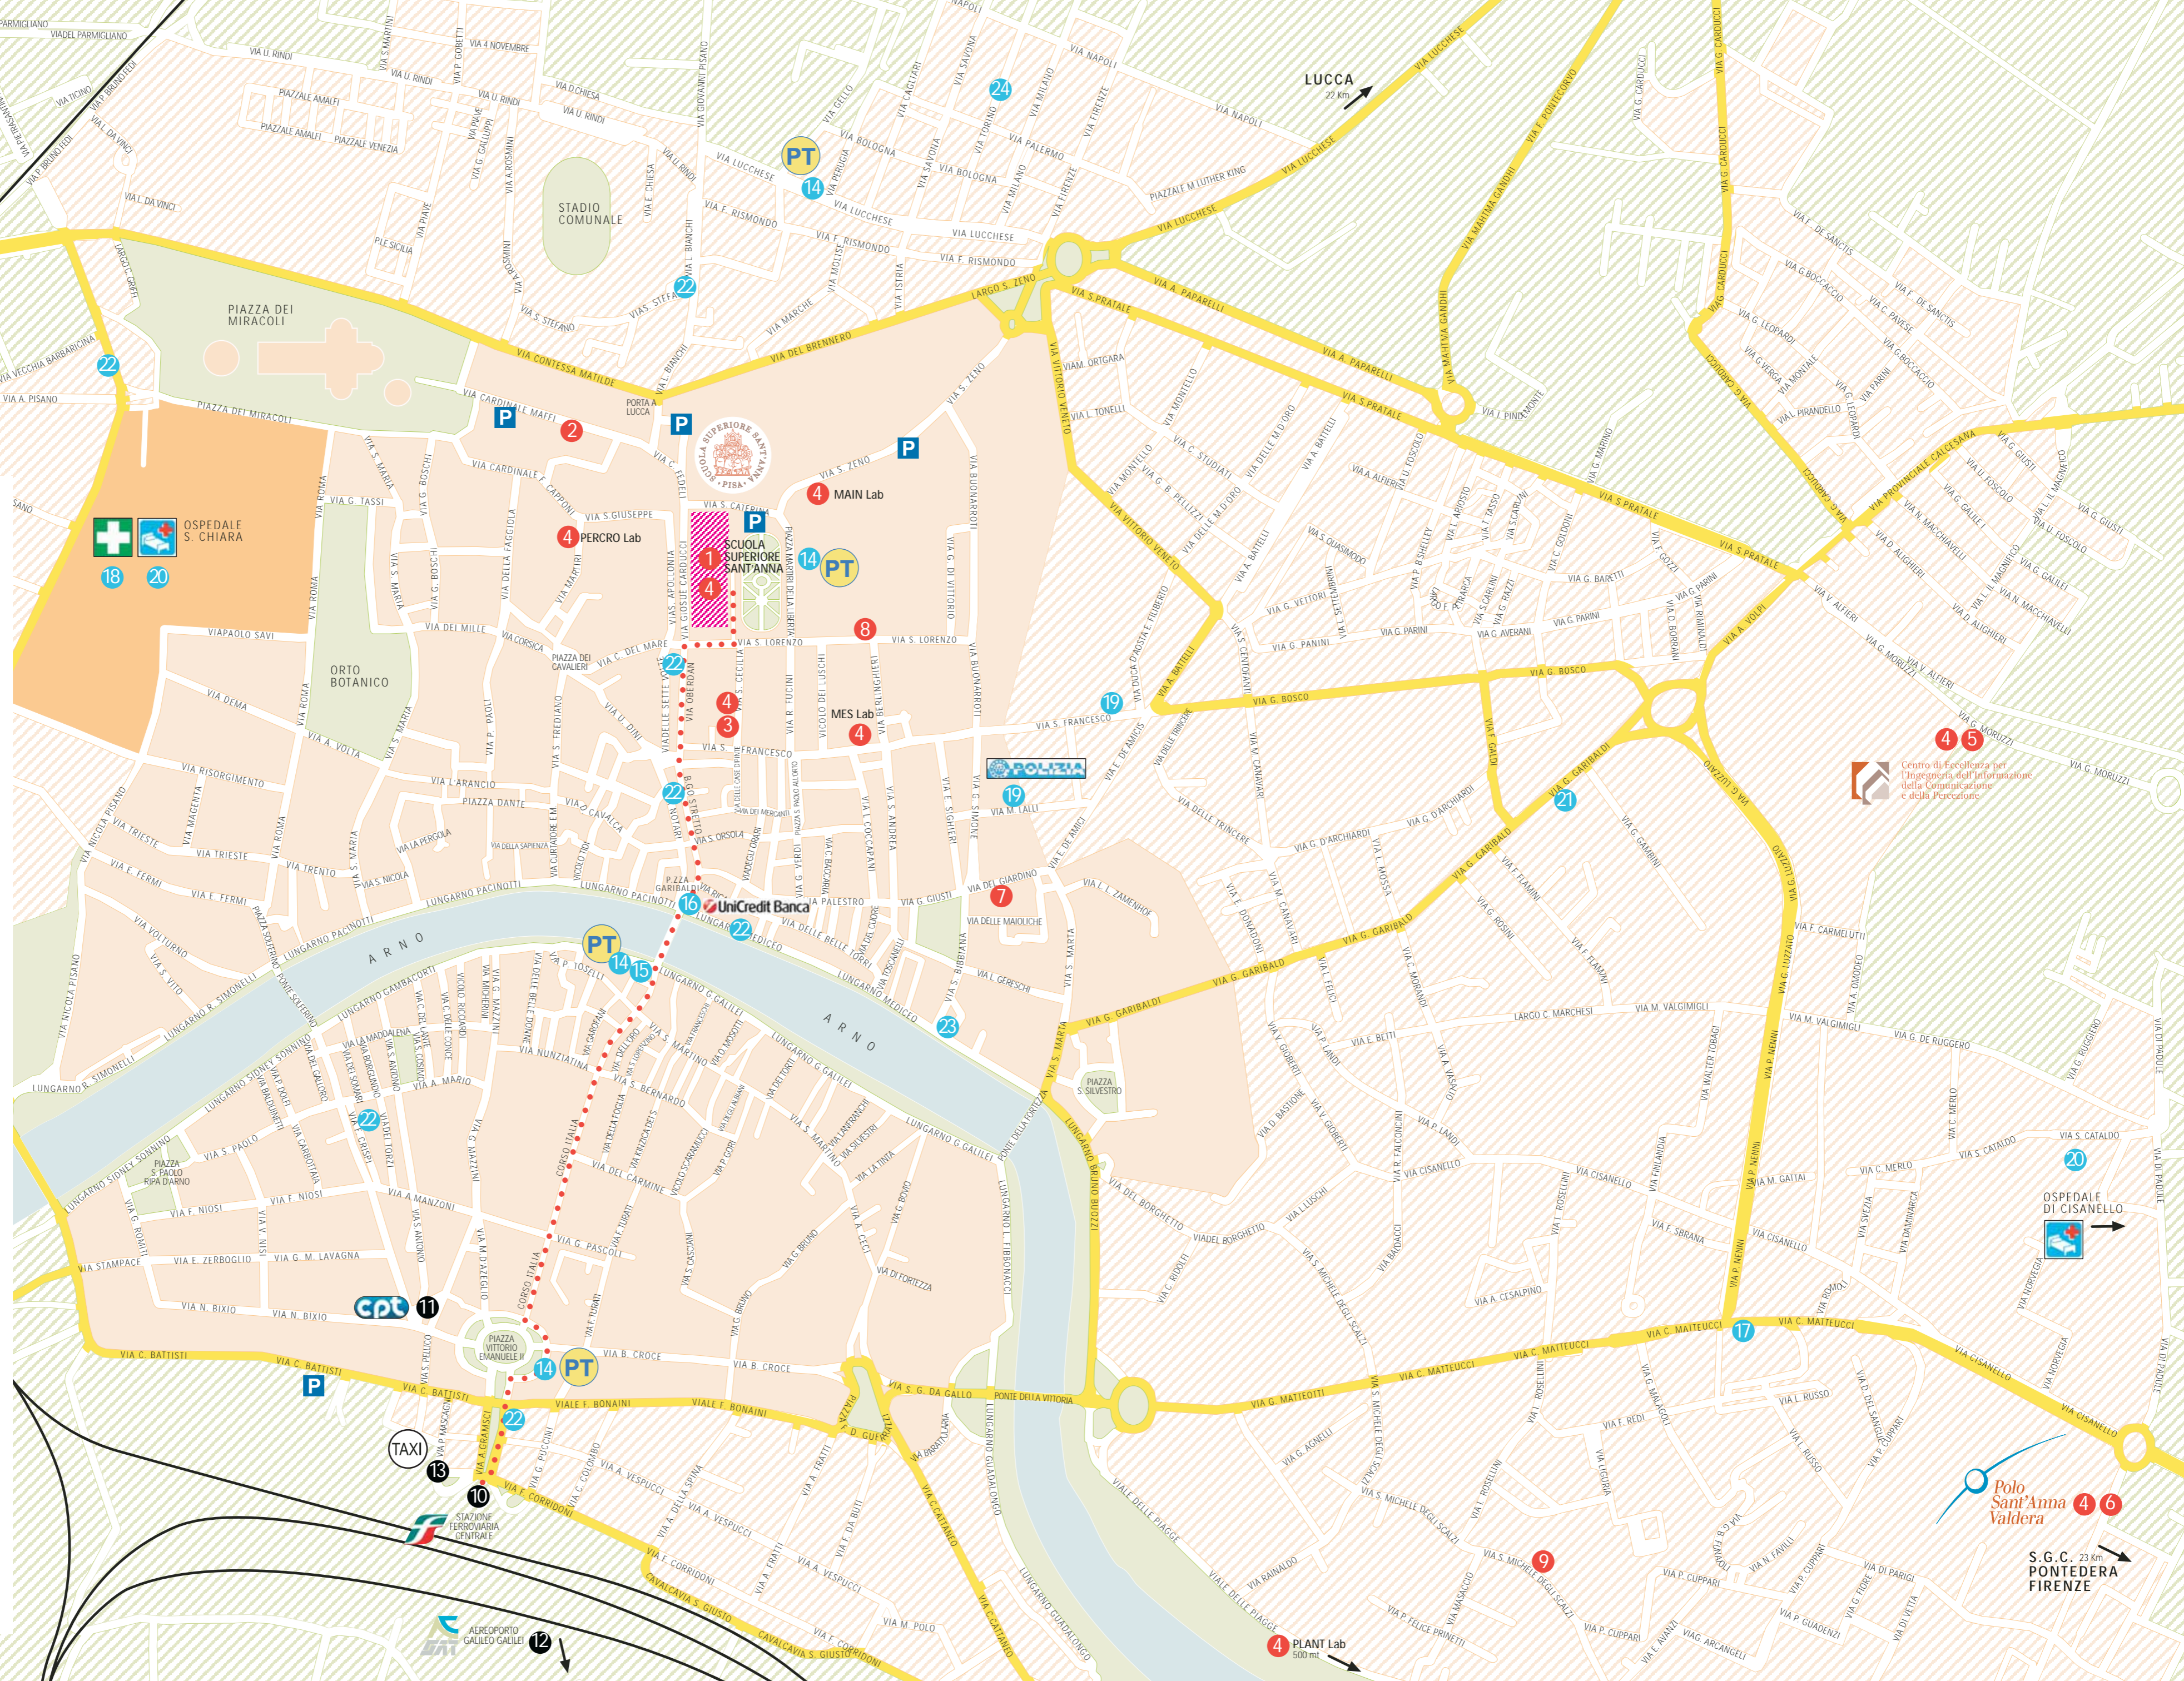

Map of PISA

SCUOLA SUPERIORE SANT'ANNA

- **1** Headquarters
- **2** DAF (Divisione Alta Formazione)
- **3** Palazzo Toscanelli
- **4** Laboratories
- **5** CEIICP (Centre of Excellence Information, Communication and Perception Engineering)
- **6** PSV (Polo Sant'Anna Valdera)
- **7** Collegio Faedo
- **8** Collegio Immacolatine
- **9** Collegio Lanteri

PUBLIC TRANSPORT

- **10** Central Railway Station
- **11** Bus Station
- **12** Galileo Galilei International Airport
- **13** Taxi

PUBLIC UTILITIES

- **14** Post Office
- **15** Town Hall
- **16** Unicredit Bank
- **17** Tax Office
- **18** Emergency (ER)
- **19** Central Police Station (Questura)
- **20** Hospital
- **21** Emergency doctor
- **22** Pharmacy
- **23** Prefecture
- **24** Sanitary District

USEFUL NUMBERS

- **118** Ambulance
- **113** Police
- **112** Carabinieri
- **115** Fire Brigade (Vigili del Fuoco)
- **050 541600** Taxi

P Car Park

Centro di Eccellenza per l'Ingegneria dell'Informazione della Comunicazione e della Percezione

OSPEDALE DI CISANELLO

Polo Sant'Anna Valdera

S.G.C. 23 km PONTEDERA FIRENZE

LUCCA 22 km

S.G.C. 23 km PONTEDERA FIRENZE